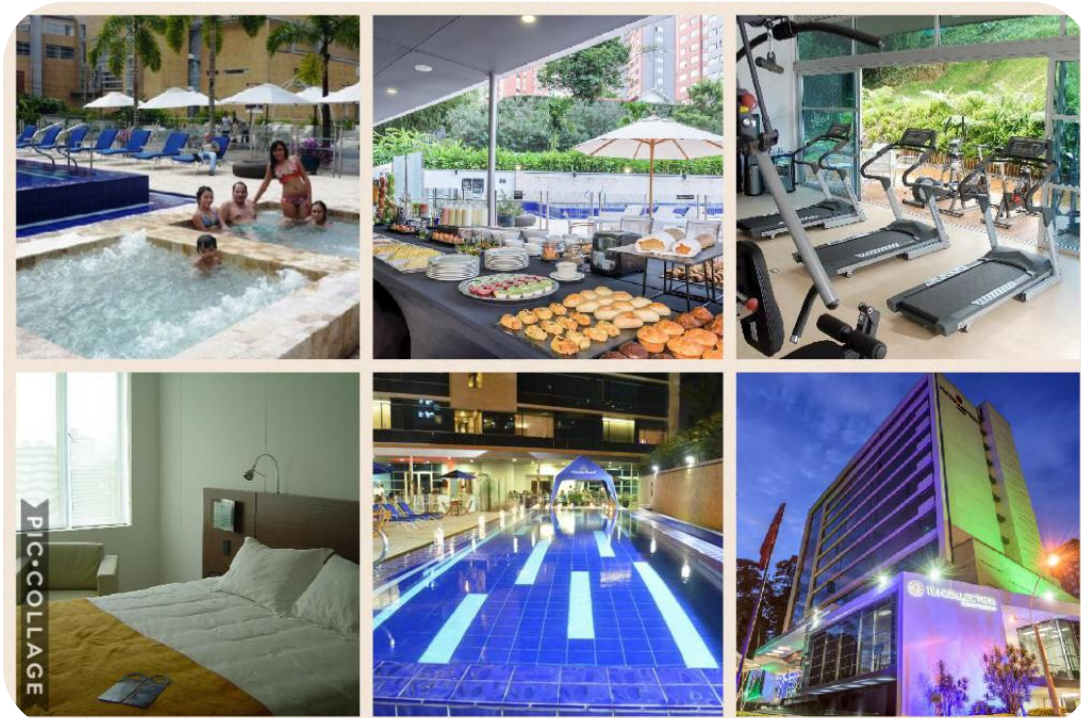

Please be aware that Indigo Tours cannot be held responsible for omissions which may occur in packages. No rights may be derived from possible omissions. Rates are subject to change without prior notice. Rates include fuel taxes, service charges and airport taxes.