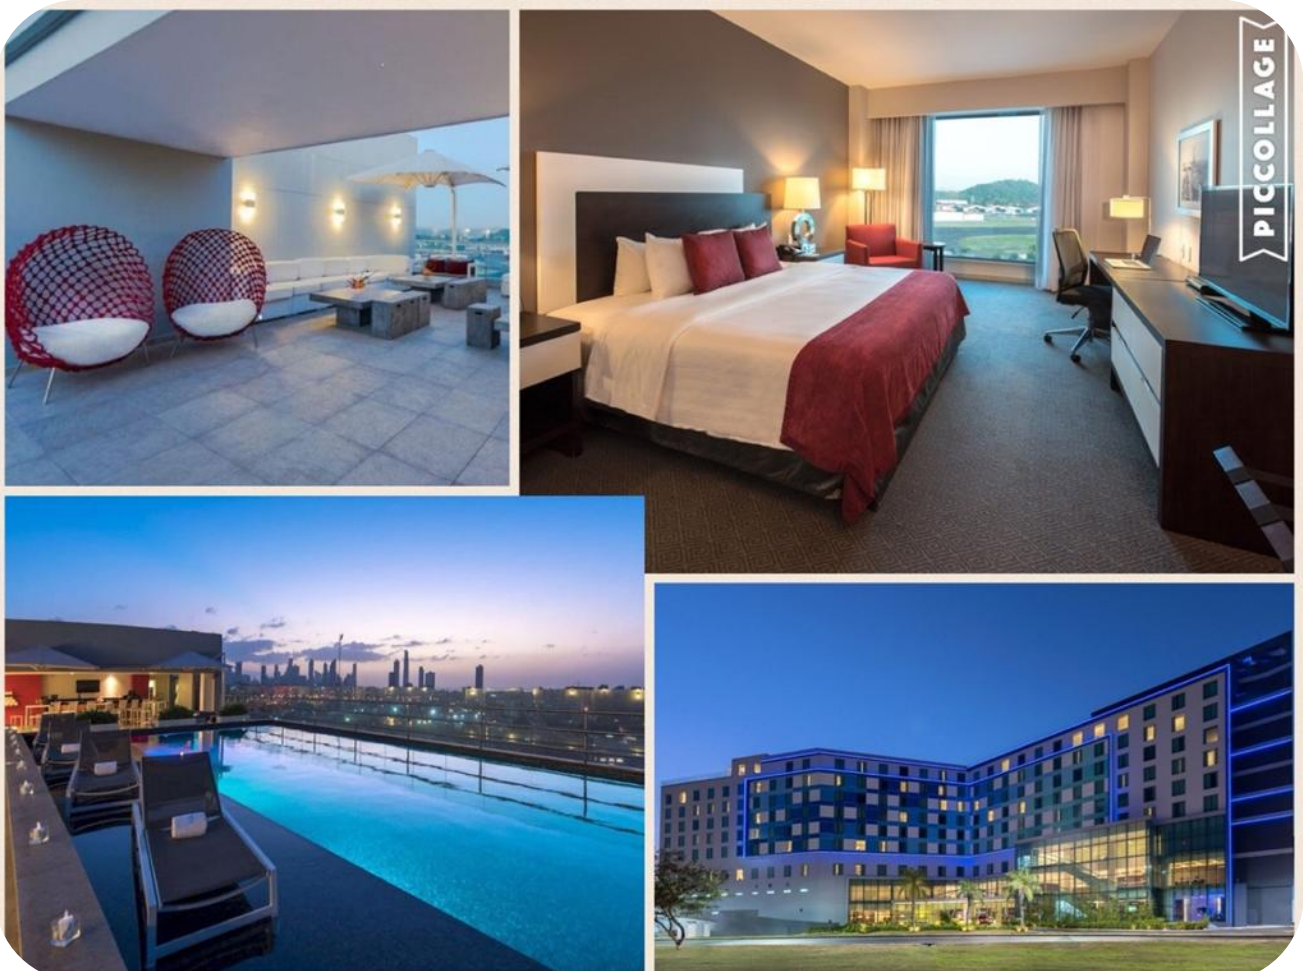

Wyndham Panama Albrook Mall Hotel

Av. Marginal
Panama City, Panama
+507-307-0300

VALID: 15JAN - 15DEC 2019

Standard	2nts	3nts	4nts	5nts	Extra	Included: <i>Airfare</i> <i>Hotel Accommodation in Panama</i> <i>Breakfast & Taxes</i> <i>Transfer airport-hotel v.v</i> <i>Fuel charges & taxes</i>
Single	1562	1839	2116	2393	277	
Double	1199	1338	1477	1616	139	
Triple	1135	1242	1349	1456	107	
Child (8-11)	740	764	788	812	24	
Child (2-11)	692	692	692	692	0	

- Rates are per person in ANG.

Please be advised that Indigo Tours cannot be held responsible for omissions which may occur in packages. No rights may be derived from possible omissions. Rates are subject to change without prior notice. Remember that fuel charges and taxes can change at any time without prior notice.