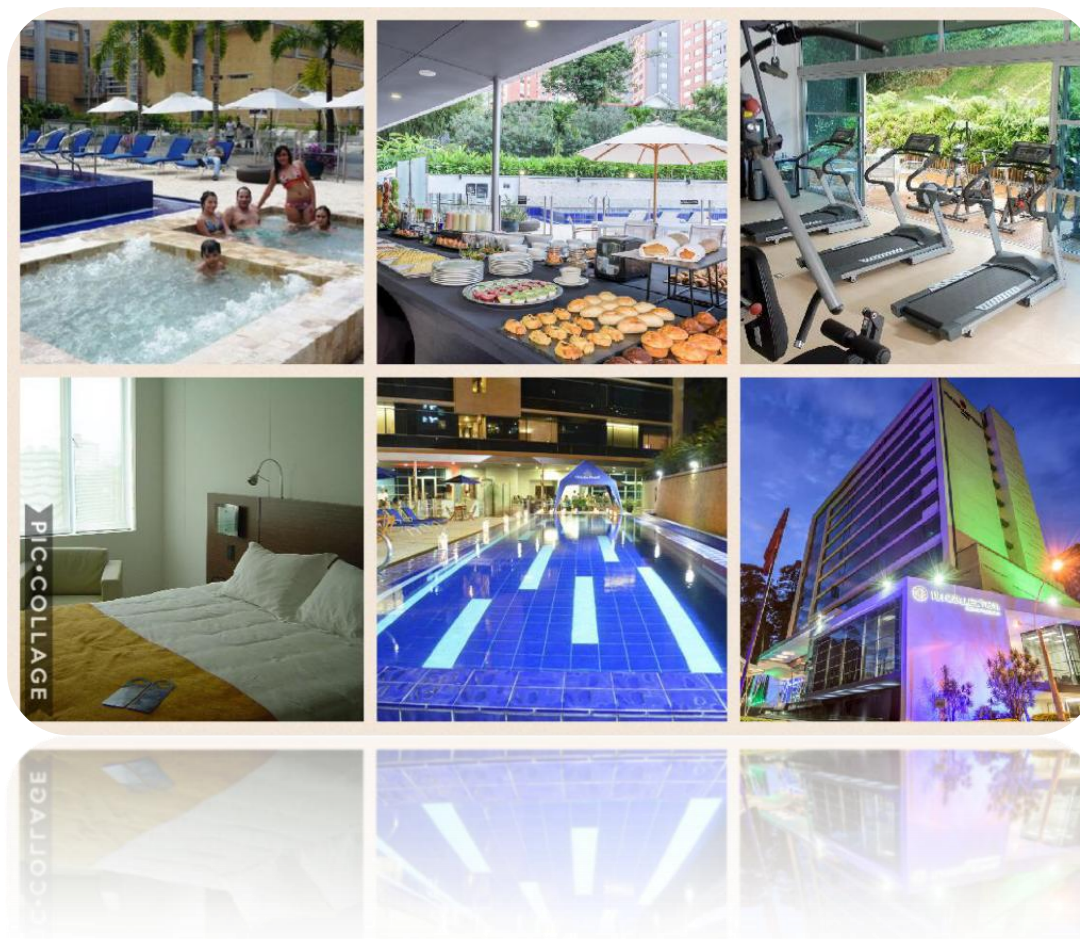

NH Collection Medellin Royal

Carrera 42 N° 5-Sur 130
Medellin, Colombia
Tel:+ 57 (4) 448 57 00

VALID: 20DEC 2017 - 15DEC 2018

Superior Room	2nts	3nts	4nts	5nts	Extra	Included: <i>Airfare via Panama</i> <i>Accommodation</i> <i>Buffet Breakfast</i> <i>Light Dinner</i> <i>Transfer airport-hotel v.v</i> <i>Taxes & Fuel charges</i>
Single	1508	1775	2042	2309	267	
Double	1186	1321	1456	1591	135	
Child10-11	1047	1182	1317	1452	135	
Child2-09	723	726	729	732	3	

- Rates are per person in ANG.

Please be aware that Indigo Tours cannot be held responsible for omissions which may occur in packages. No rights may be derived from possible omissions. Rates are subject to change without prior notice. Rates include fuel taxes, service charges and airport taxes.
FOR RESERVATIONS MADE WITHIN 14 DAYS OF DEPARTURE OTHER RATES APPLIES.