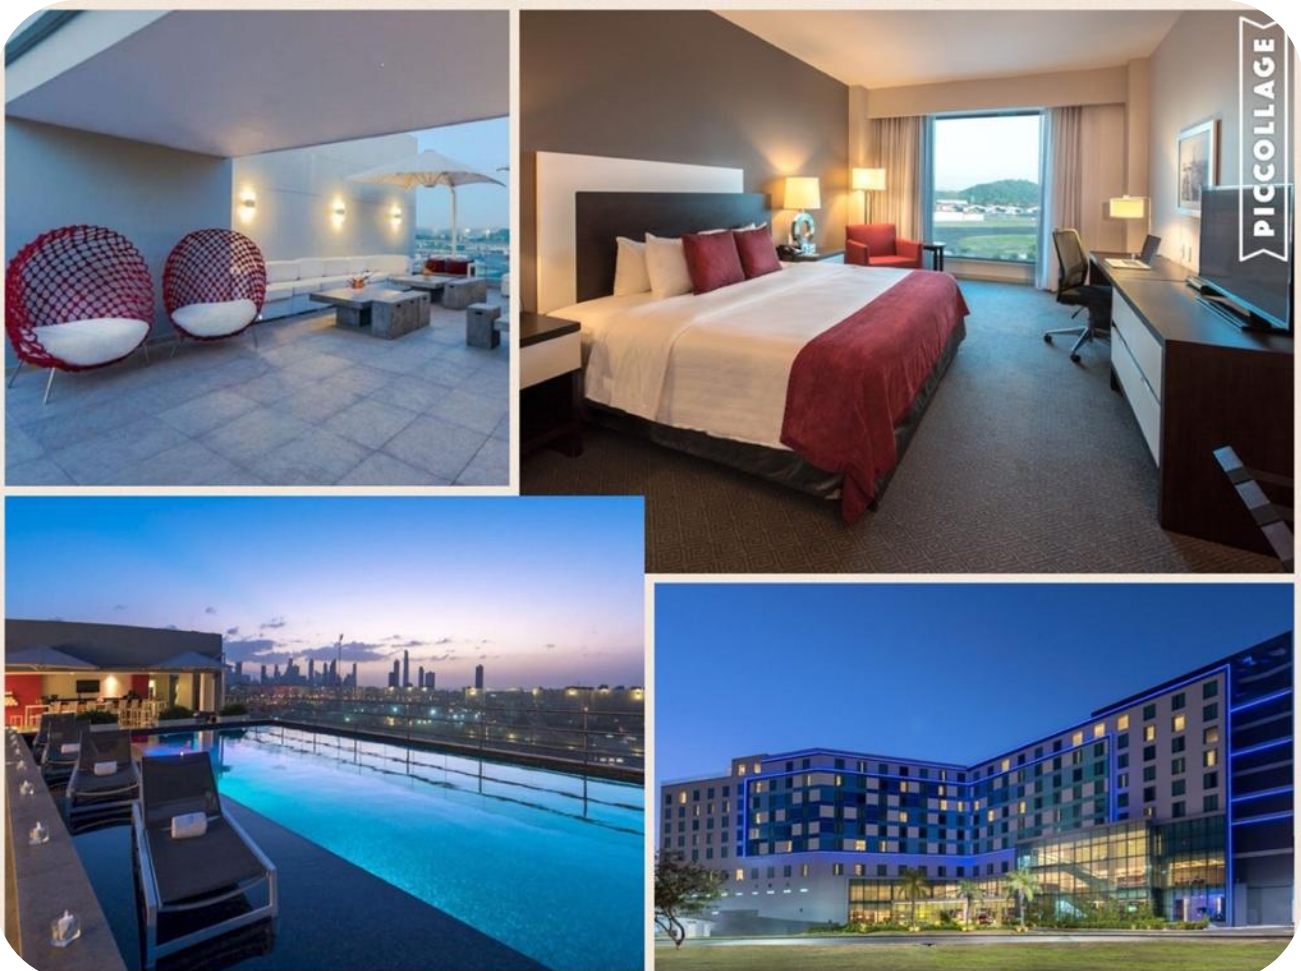

Wyndham Panama Albrook Mall Hotel

Av. Marginal
Panama City, Panama
+507-307-0300

VALID: 20AUG - 15DEC 2018

Standard	2nts	3nts	4nts	5nts	Extra	Included: <i>Airfare</i> <i>Hotel Accommodation in Panama</i> <i>Breakfast & Taxes</i> <i>Transfer airport-hotel v.v</i> <i>Fuel charges & taxes</i>
Single	1531	1794	2057	2320	263	
Double	1182	1314	1446	1578	132	
Triple	1122	1224	1326	1428	102	
Child (8-11)	734	757	780	803	23	
Child (2-11)	688	688	688	688	0	

- Rates are per person in ANG.

Please be advised that Indigo Tours cannot be held responsible for omissions which may occur in packages. No rights may be derived from possible omissions. Rates are subject to change without prior notice. Remember that fuel charges and taxes can change at any time without prior notice.