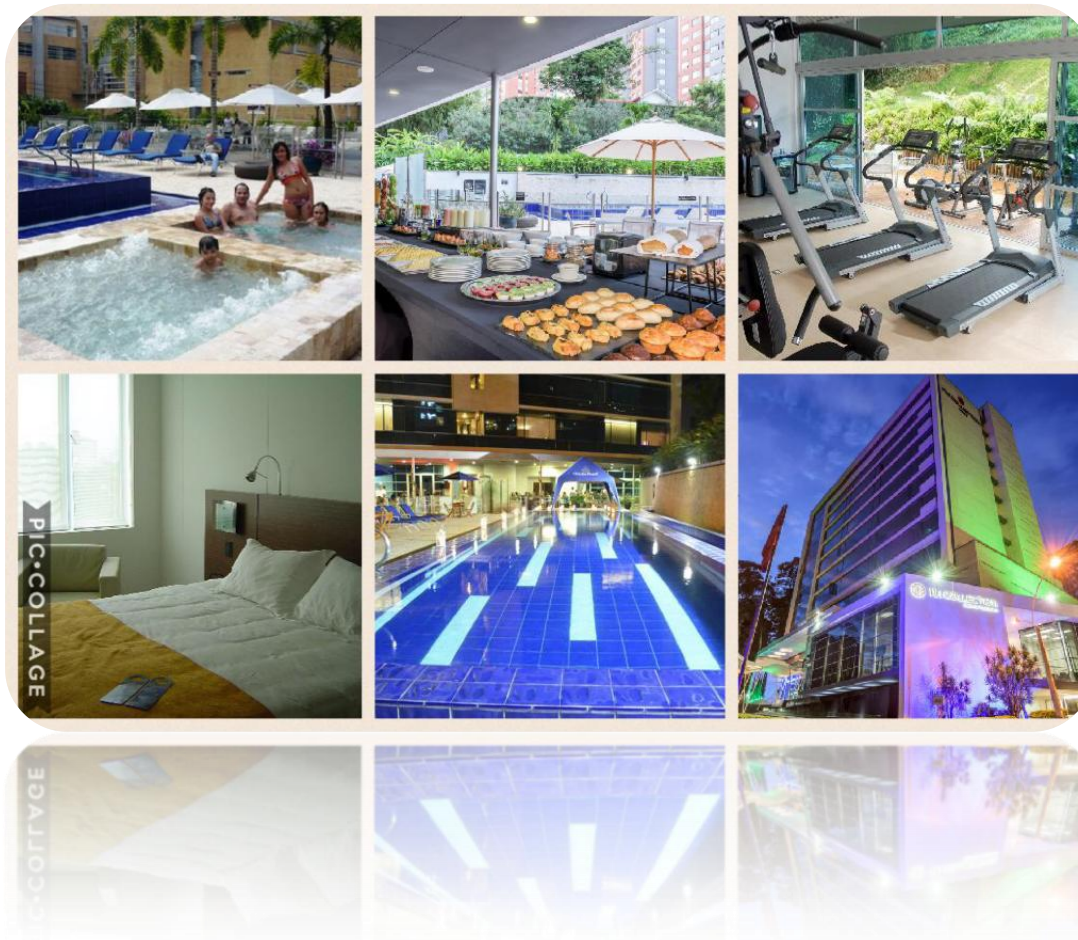

Please be aware that Indigo Tours cannot be held responsible for omissions which may occur in packages. No rights may be derived from possible omissions. Rates are subject to change without prior notice. Rates include fuel taxes, service charges and airport taxes.
FOR RESERVATIONS MADE WITHIN 14 DAYS OF DEPARTURE OTHER RATES APPLIES.