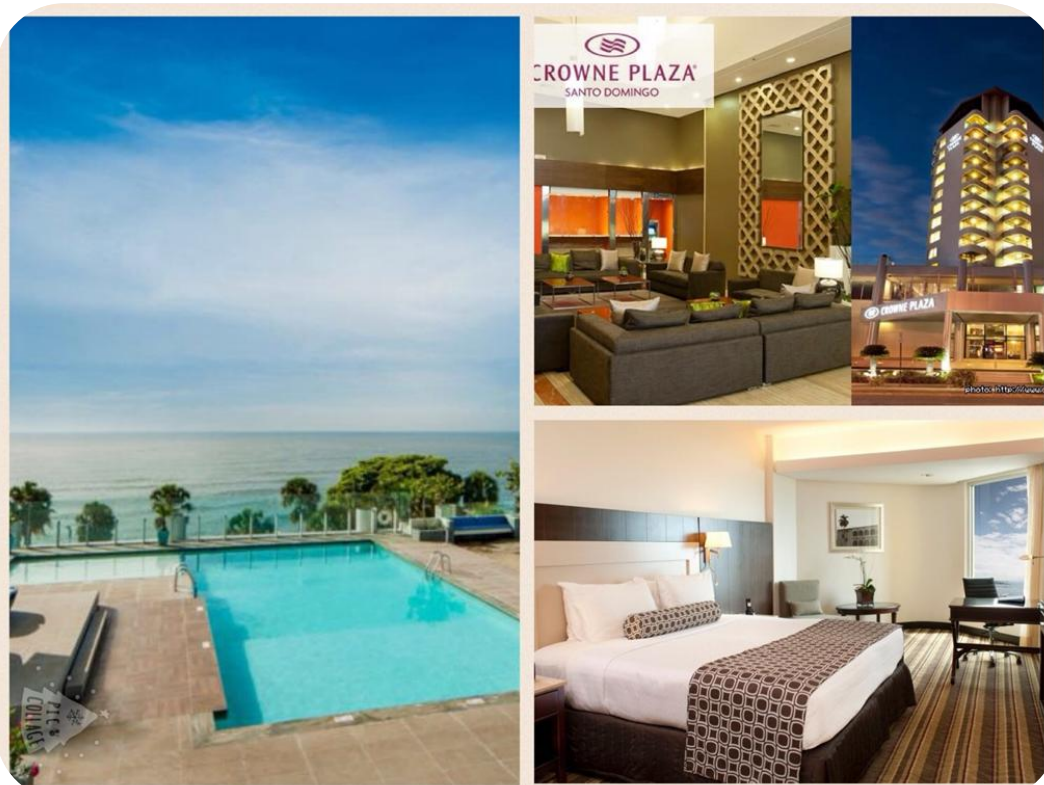

Santo Domingo

Crowne Plaza Santo Domingo

Avenida George Washington 218,
Santo Domingo 2890,
Dominican Republic
(809) 221-0000

VALID: 04MAY-21JUN/23AUG-03OCT/17OCT-19NOV/29NOV-12DEC 2017

Standard room	2nts	3nts	4nts	5nts	Extra	Included:
Single	1392	1711	2030	2349	319	Airfare Cur-SDQ-Cur Accommodation Hotel taxes & service fees American Breakfast Transfer airport-hotel v.v. Fuel charges & taxes
Double	1001	1162	1323	1484	161	
Triple	945	1078	1211	1344	133	
Child2-11	626	674	722	770	48	

VALID: 22JUN-22AUG/04OCT-16OCT/20NOV-28NOV2017

Standard room	2nts	3nts	4nts	5nts	Extra	Included:
Single	1506	1825	2144	2463	319	Airfare Cur-SDQ-Cur Accommodation Hotel taxes & service fees American Breakfast Transfer airport-hotel v.v. Fuel charges & taxes
Double	1115	1276	1437	1598	161	
Triple	1059	1192	1325	1458	133	
Child2-11	702	750	798	846	48	

- Rates are per person in ANG.

Please be aware that Indigo Tours cannot be held responsible for omissions which may occur in packages. No rights may be derived from possible omissions. Rates are subject to change without prior notice. **Airport tax NOT INCLUDED.** Remember that fuel charges and taxes can change at any time without prior notice.