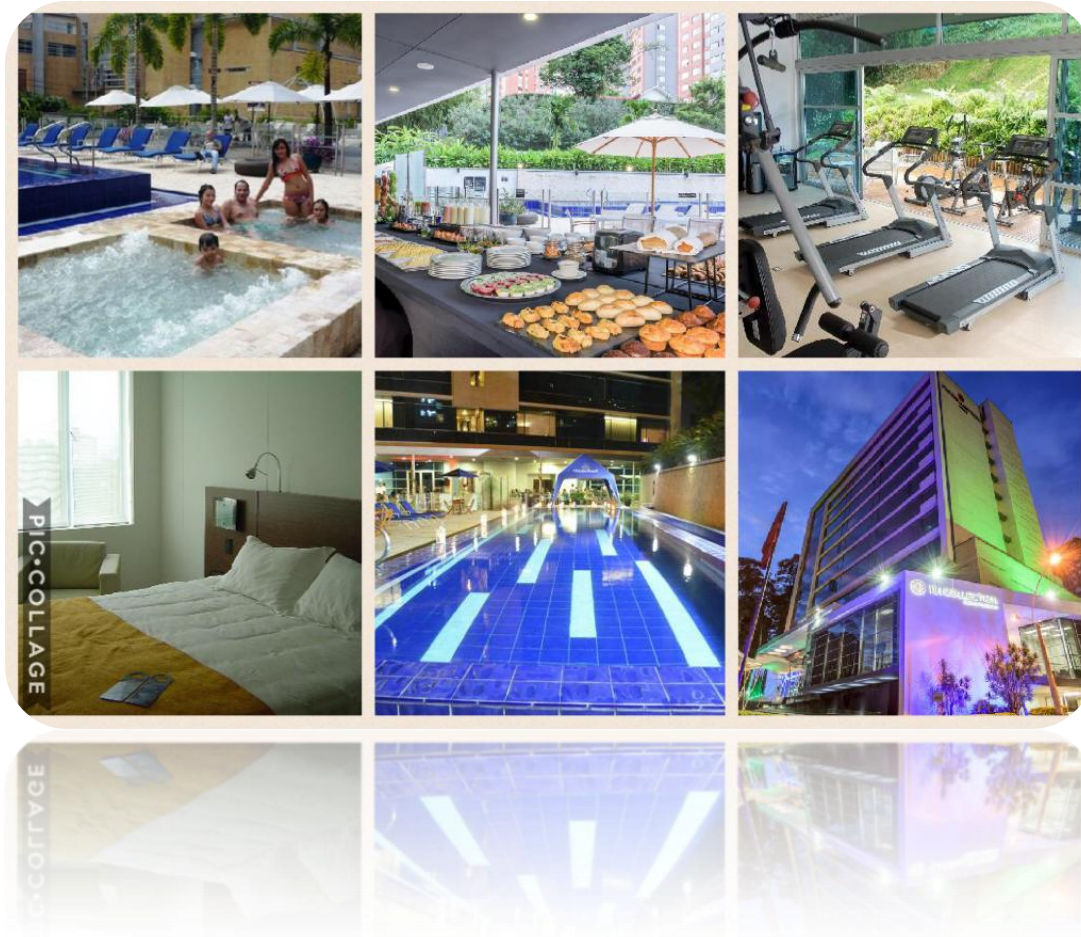

Please be aware that Indigo Tours cannot be held responsible for omissions which may occur in packages. No rights may be derived from possible omissions. Rates are subject to change without prior notice. Rates include fuel taxes, service charges and airport taxes.