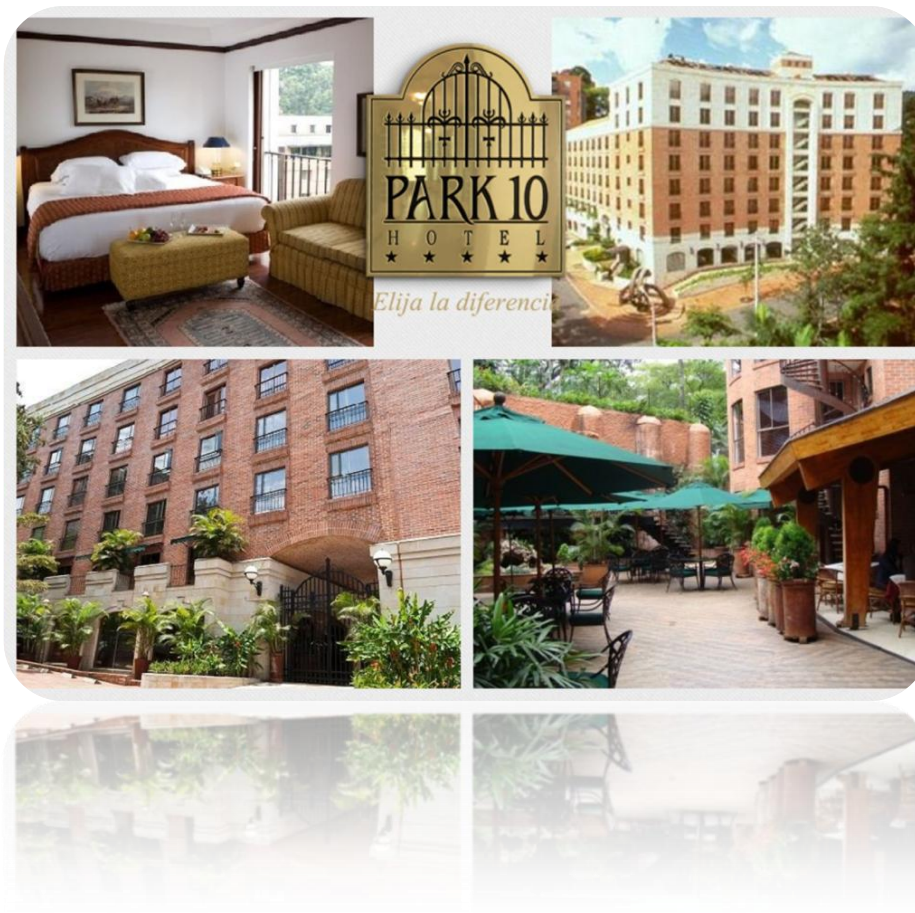

Park 10 Hotel
Carretera 36B No. 11-12
El Poblado
Medellin, Colombia
+57-4-310-6060

VALID: 07JAN-15DEC 2017

Luxury Room	3nts	4nts	5nts	6nts	Extra	Included: <i>Airfare Cur-Medellin-Cur</i> <i>Accommodation</i> <i>Buffet Breakfast</i> <i>Transfer airport-hotel v.v</i> <i>Taxes & Fuel charges</i>
Single	1562	1751	1940	2129	189	
Double	1306	1428	1550	1672	122	
Triple	1221	1322	1423	1524	101	
Child10-11	1059	1160	1261	1362	101	
Child2-9	815	847	879	911	32	

- Rates are per person in ANG.
- Rates are NOT valid during the following periods:
  - Feria Colombiatex (January 23 - 27)
  - Semana Santa (April 7 - 15)
  - Feria Colombiamoda & Feria de las Flores (July 21 – August 8)
  - Fise (November 27 – December 1)

Please be aware that Indigo Tours cannot be held responsible for omissions which may occur in packages. No rights may be derived from possible omissions. Rates are subject to change without prior notice. Rates include fuel taxes, service charges and airport taxes.